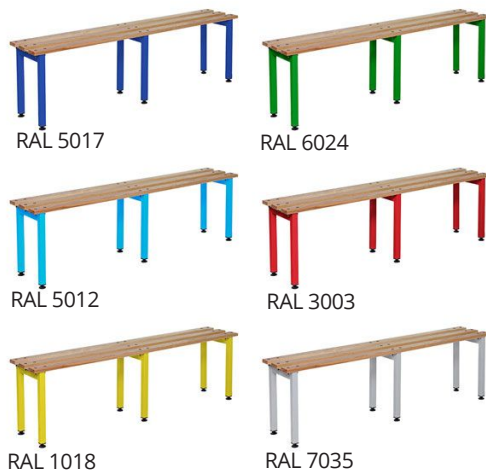

## GENERAL INFO & FEATURES

- Available as Single or Double bench
- Choose from 3 sizes
- Available in 6 colours
- Durable timber slats
- Multi-colour available on request
- Made in the UK

## DIMENSIONS

Type	Width	SKU*	Width	SKU*	Width	SKU
Single Bench	1000mm	1140801005	1500mm	1140801006	2000mm	1140801007
Double Bench	1000mm	1140801008	1500mm	1140801009	2000mm	1140801010

\*Add colour suffix to SKU